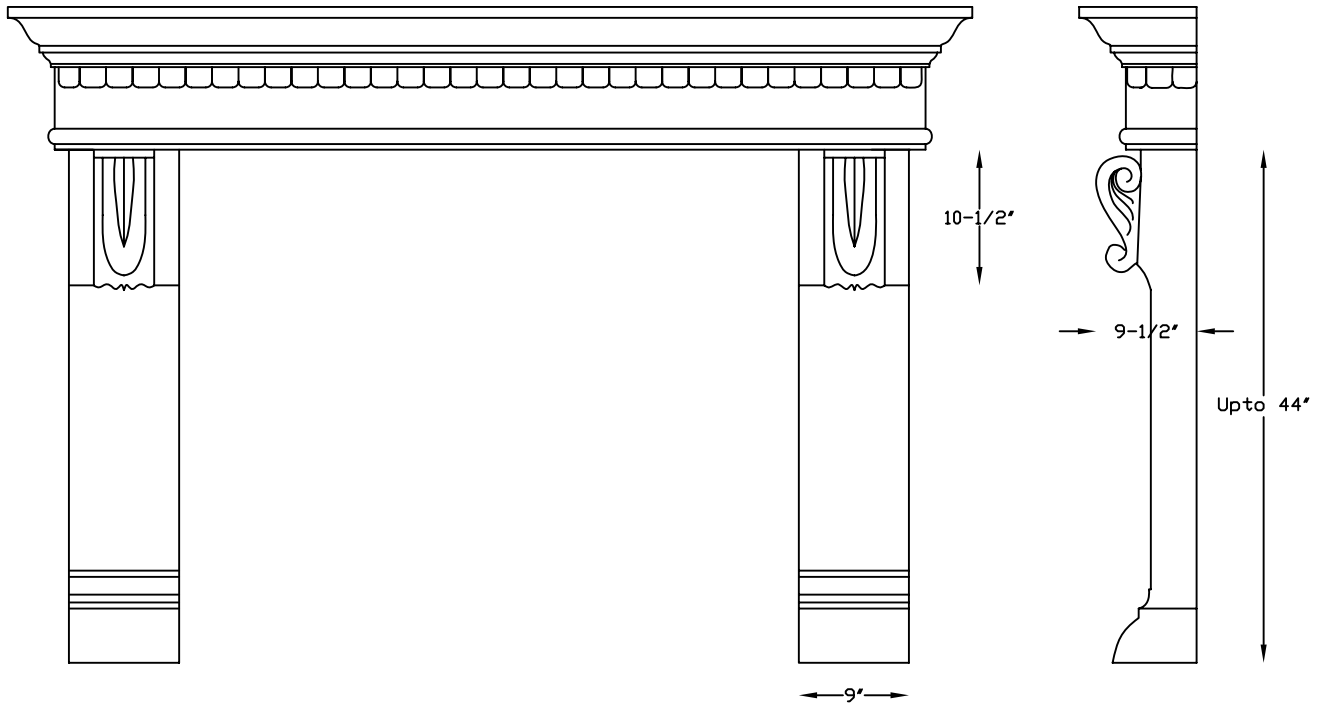

Roman up to 6'7"

Available plain or with acanthus leaves ornament and bracket