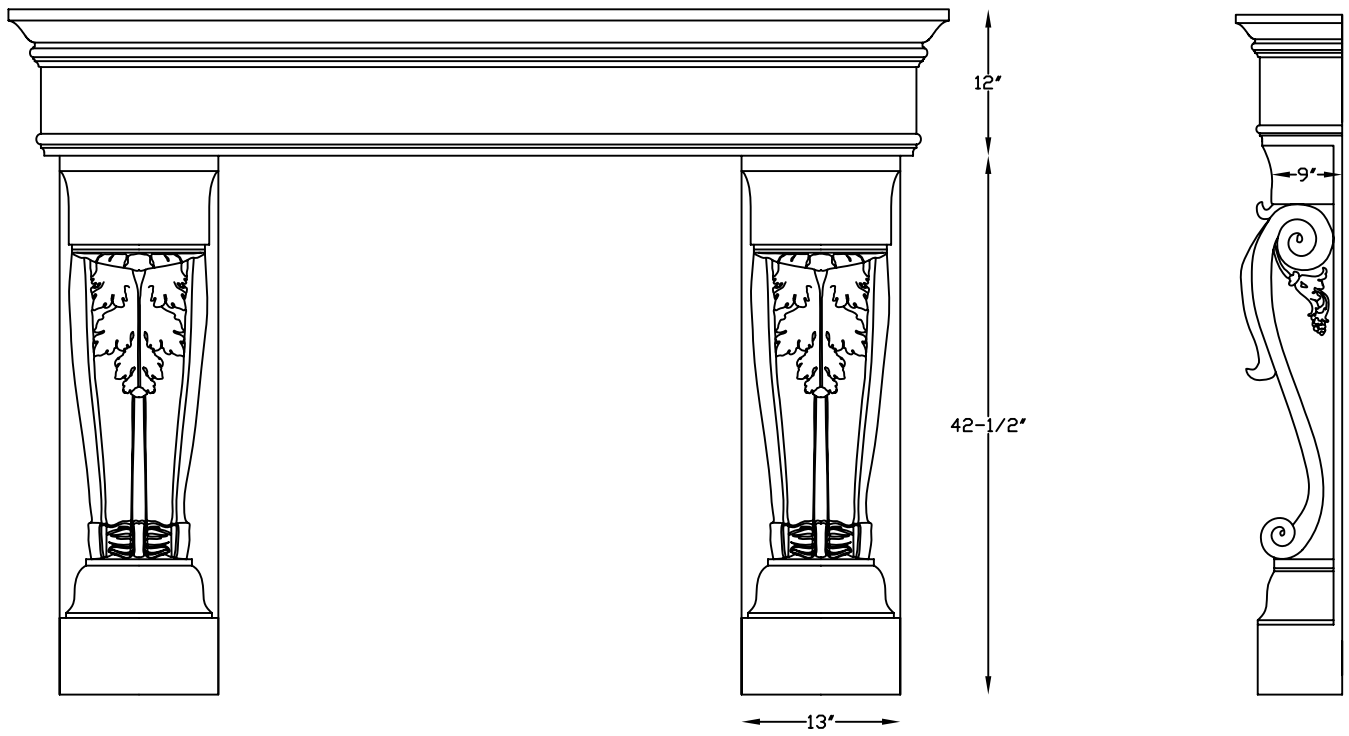

Milan up to 7'7"

Lintel available plain or with renaissance style ornament