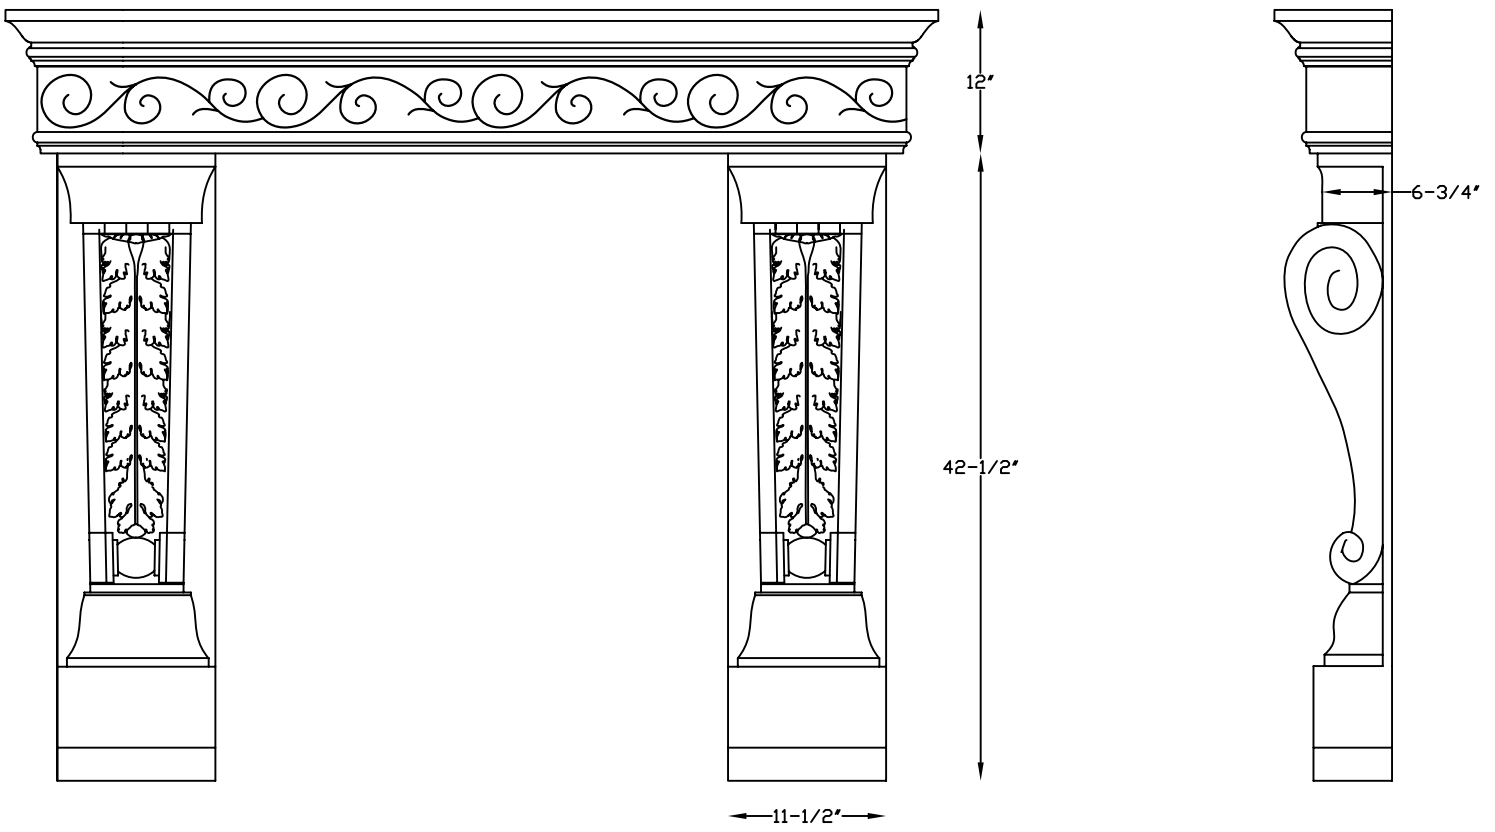

Florenzia up to 7'7"

Lintel available plain or with renaissance style ornament