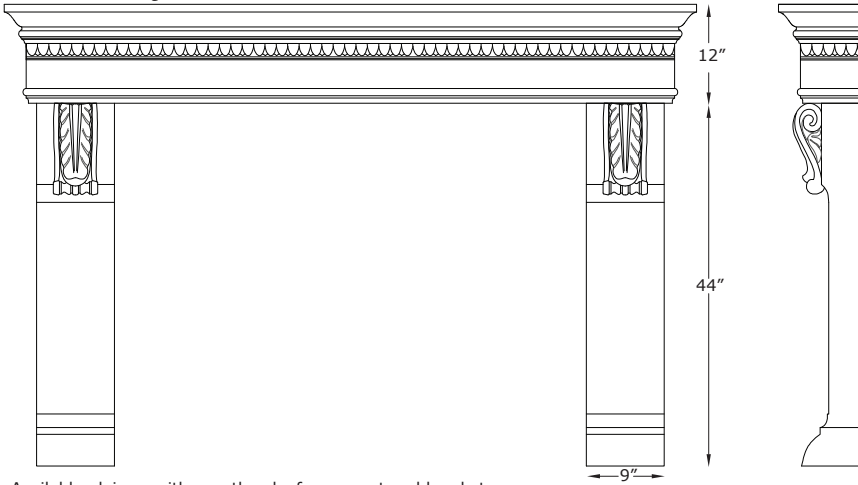

# ROMAN

Roman lintel up to 91"

Available plain or with acanthus leaf ornament and bracket