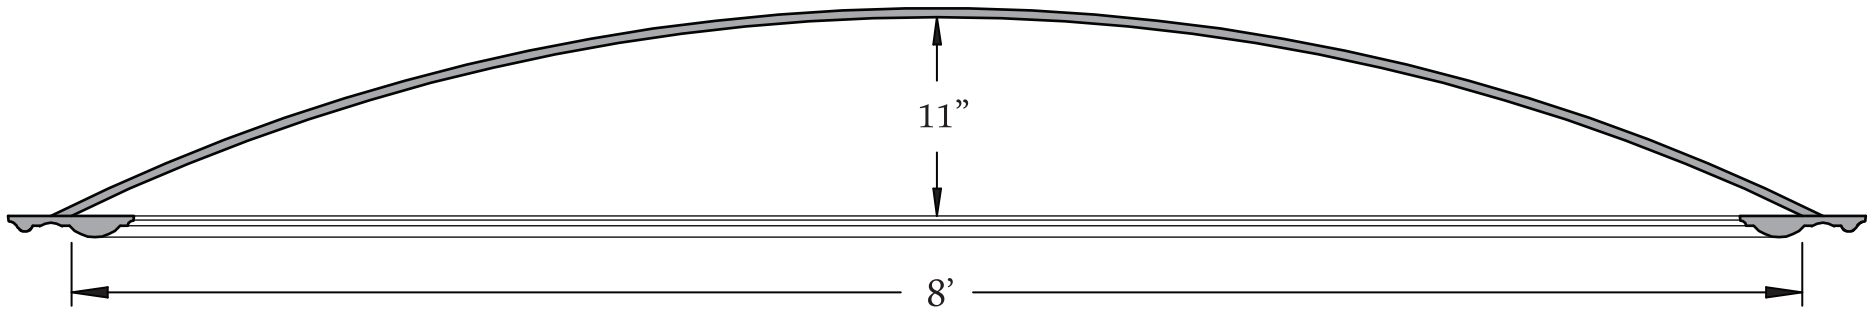

8' Dome with Light Trough

\$3300.

Price does not include Crating/Shipping or Install.
Sales tax, when applicable, not included.

Buffalo Plastering & Architectural Casting Inc.