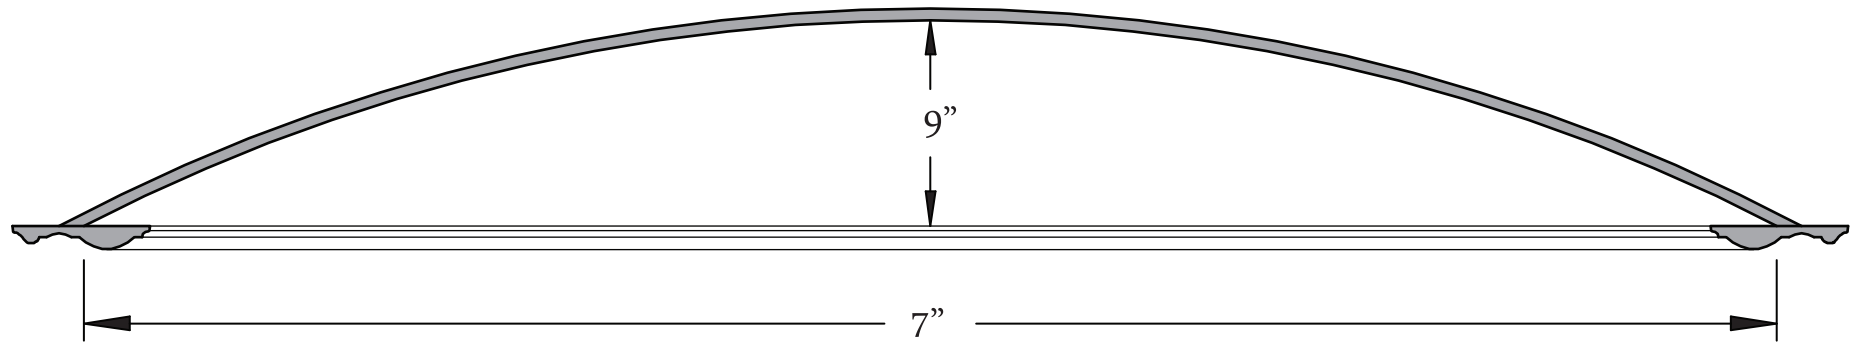

7' Dome with Light Trough

\$2300.

Price does not include Crating/Shipping or Install.
Sales tax, when applicable, not included.

Buffalo Plastering & Architectural Casting Inc.