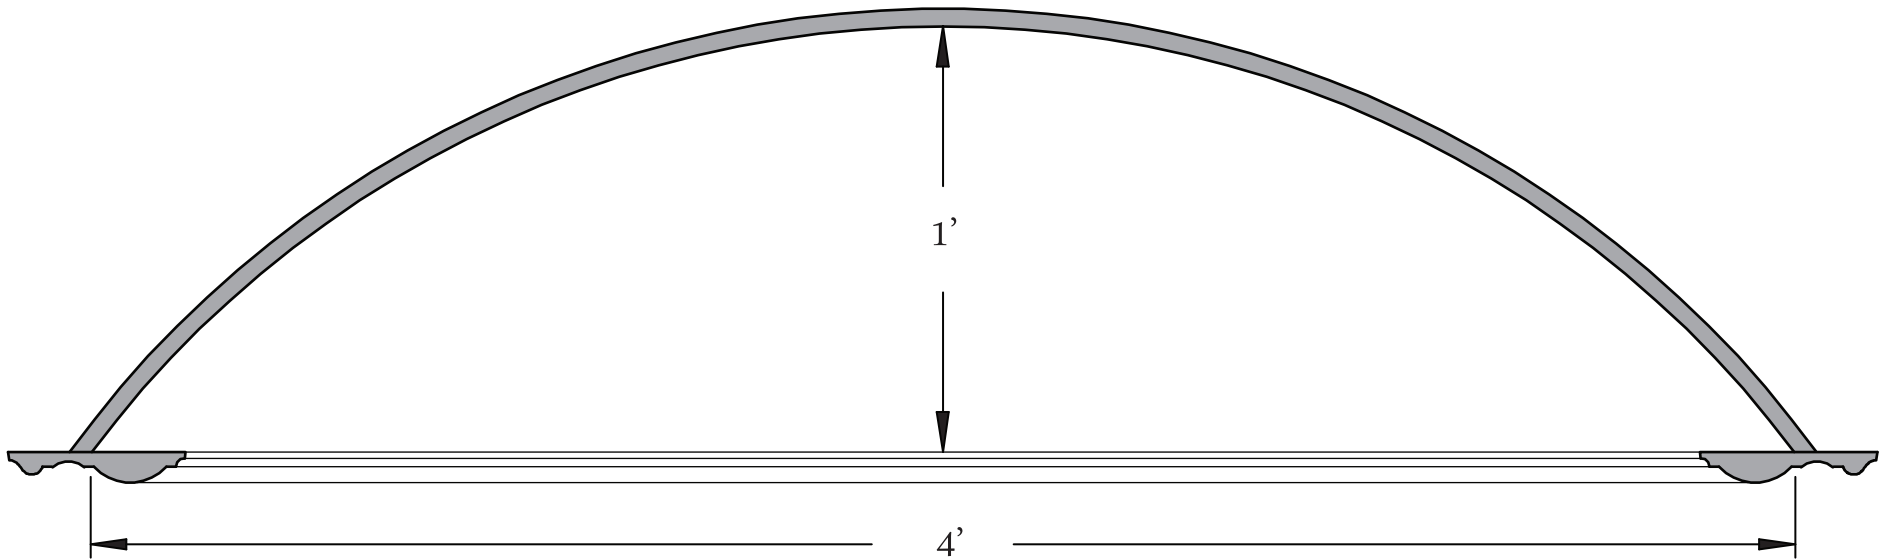

4' Dome with Light Trough

\$1270.

Price does not include Crating/Shipping or Install.
Sales tax, when applicable, not included.

Buffalo Plastering & Architectural Casting Inc.