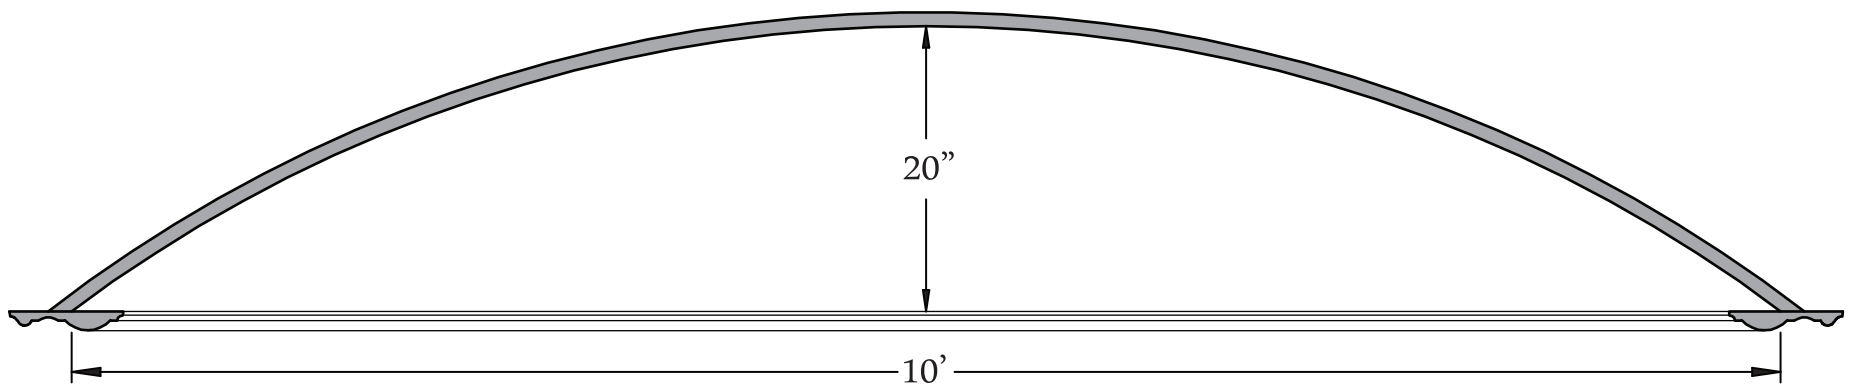

10' Dome with Light Trough

\$4300.

Price does not include Crating/Shipping or Install.
Sales tax, when applicable, not included.

Buffalo Plastering & Architectural Casting Inc.