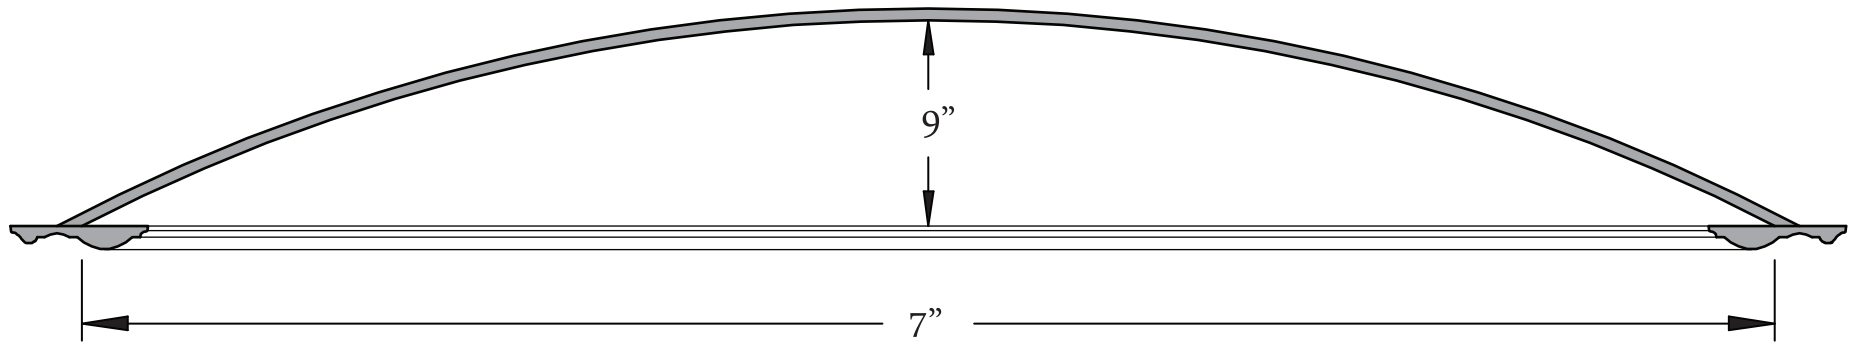

7' Dome with Light Trough

Buffalo Plastering & Architectural Casting Inc.