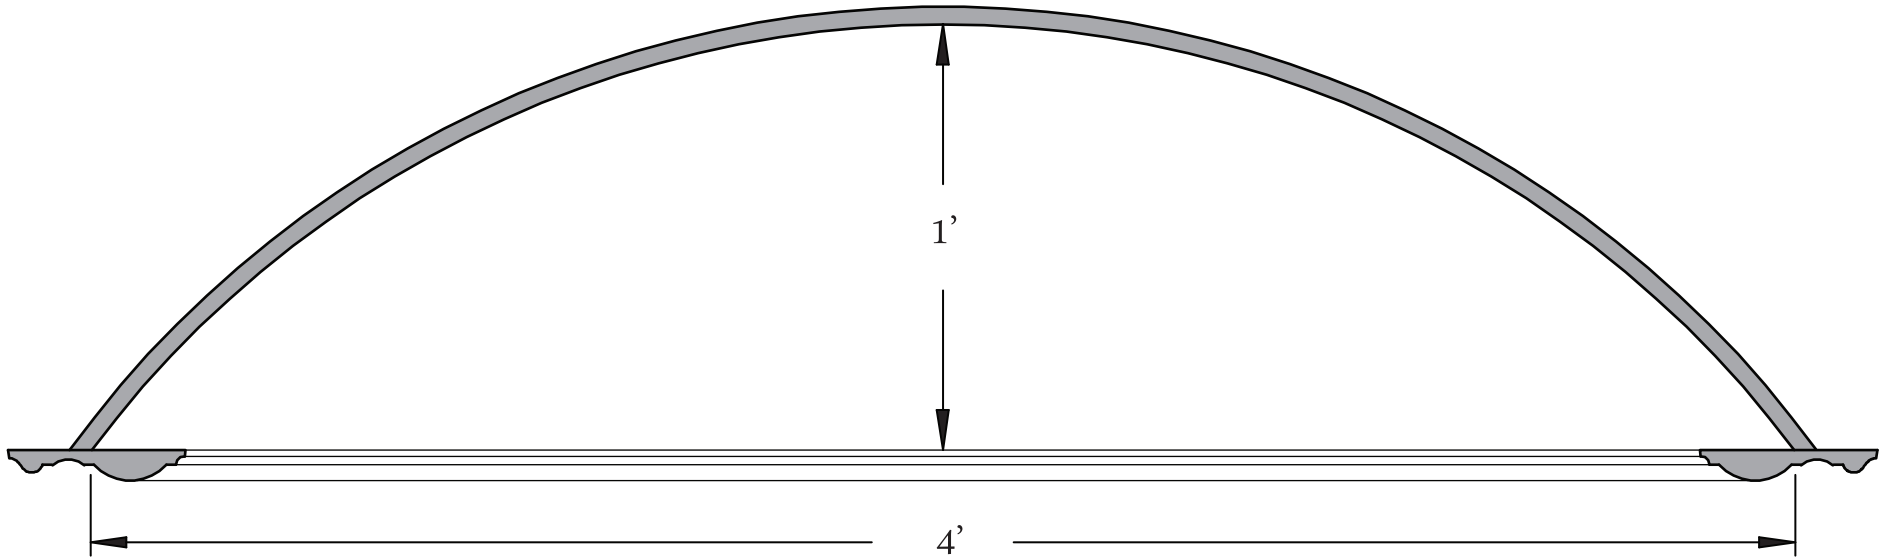

4' Dome with Light Trough

Buffalo Plastering & Architectural Casting Inc.