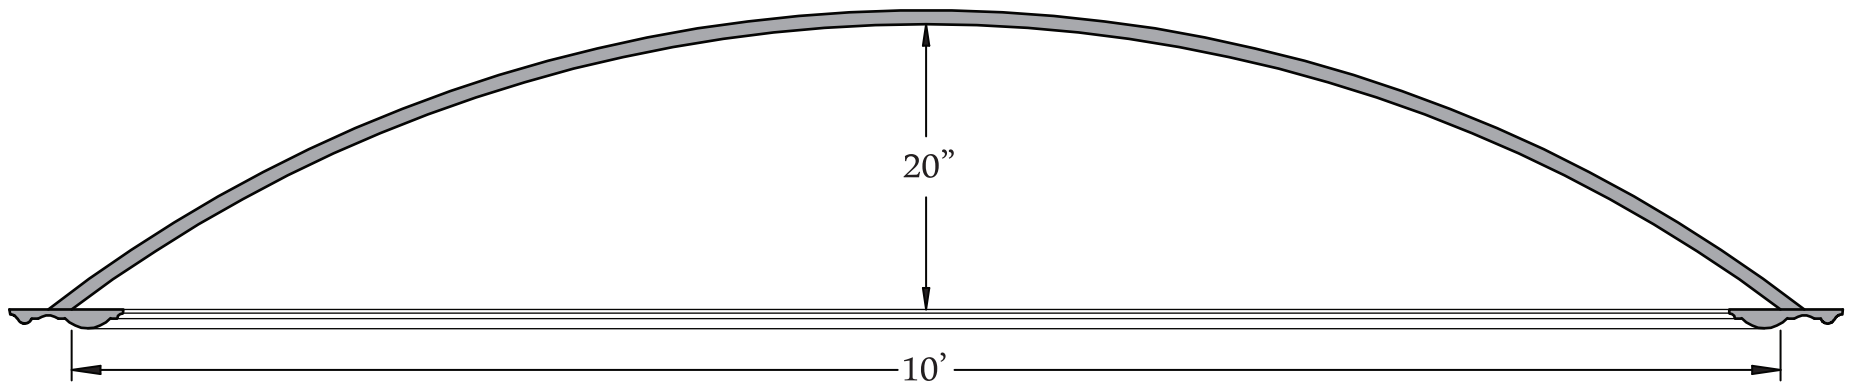

10' Dome with Light Trough

Buffalo Plastering & Architectural Casting Inc.